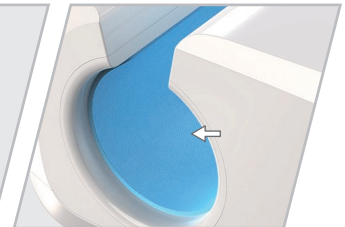

Available for 10-16oz and More